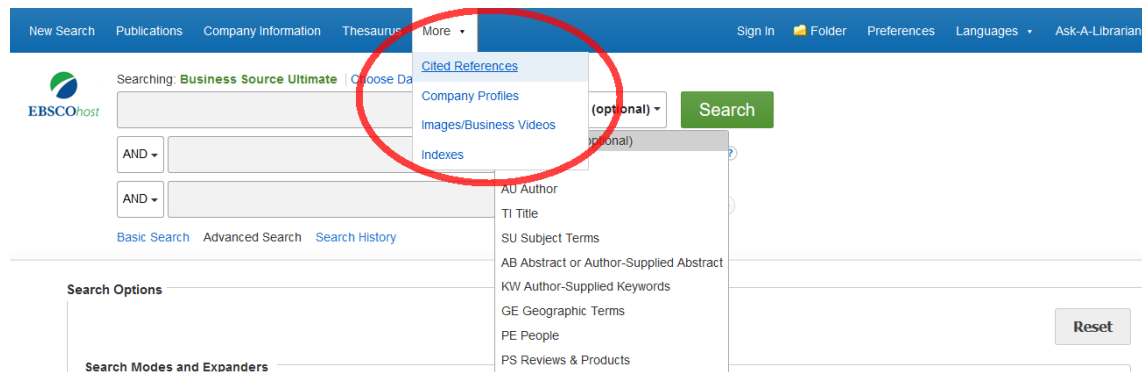

With the function „More“ you can conduct a specific search, limiting it by cited references, company profiles or media type.