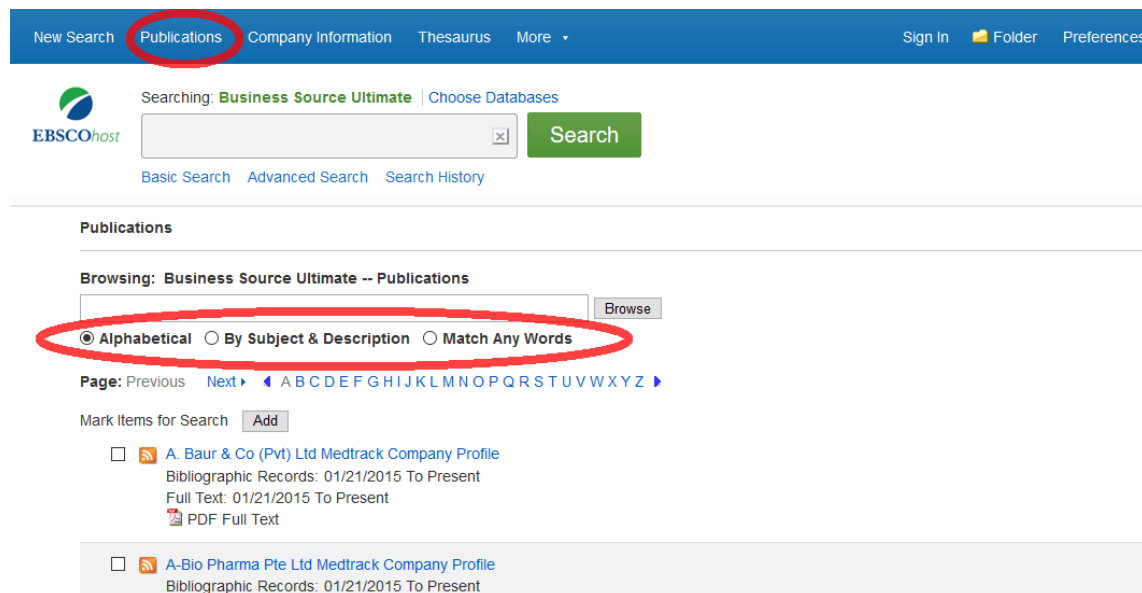

Business Source has the „Publication“ function, which allows you to search through publications alphabetically, thematically and by a particular word.