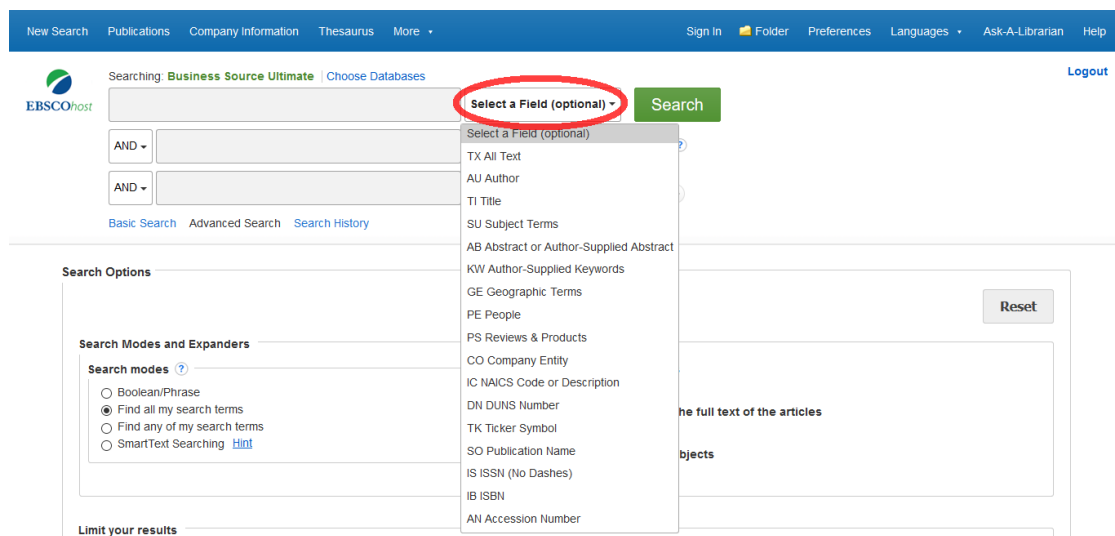

EBSCO databases offer various options for your search optimization.